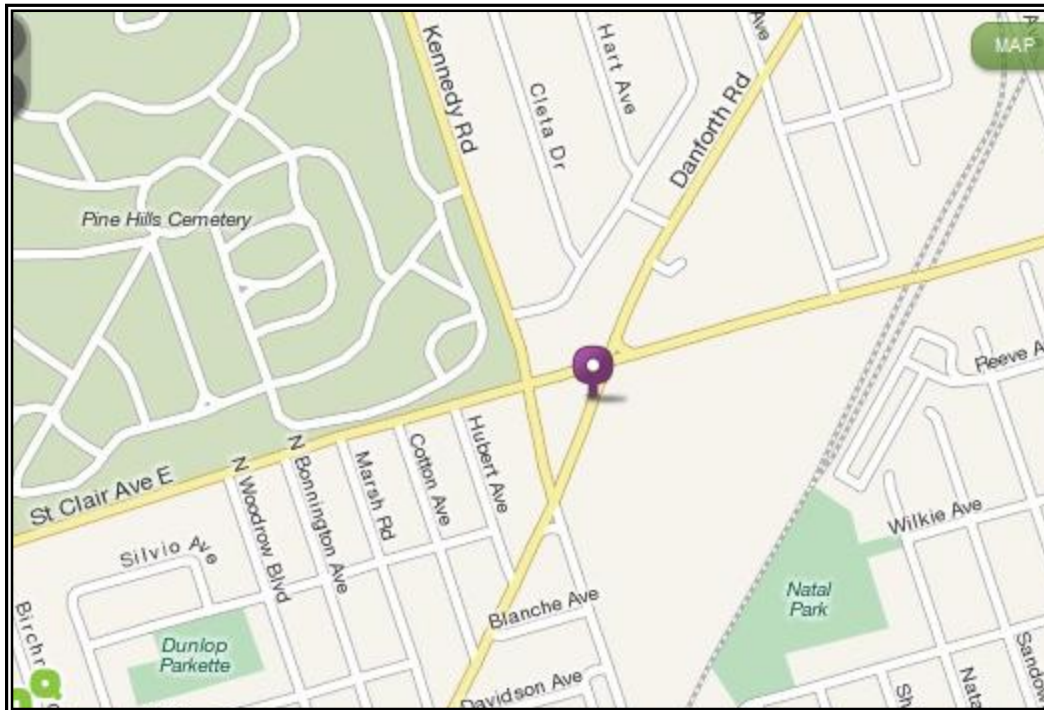

**Major League Sportsplex -MLS  
641 Danforth Rd.  
Scarborough, ON M1K 1G1**

**Directions:**

**From the 401** – Take Kennedy exit south to St. Clair. Turn left onto St. Clair.  
Take 1<sup>st</sup> right onto Danforth Rd.

### **Mr. Sub**

636 Danforth Rd  
Scarborough, ON M1K 1G2

### **Wimpy's Diner**

3555 St Clair Ave E  
Scarborough, ON M1K 1L6

### **Bearded Chip**

3676 St Clair Ave E  
Scarborough, ON M1M 1T2